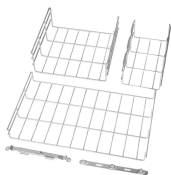

Retail market: for existing boats/specialist vehicles, this box can bring your old system up to a much more modern and safer specification.