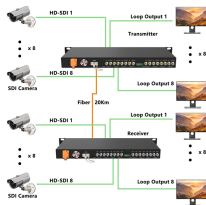

Free Shipping - SOTAbreams 4-Way DC Distribution Boxes with qualifying orders ...