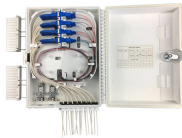

Professional cable tray manufacturing in Addis Ababa, Ethiopia. We produce high-quality cable trays, ladders, and accessories for electrical and industrial applications.