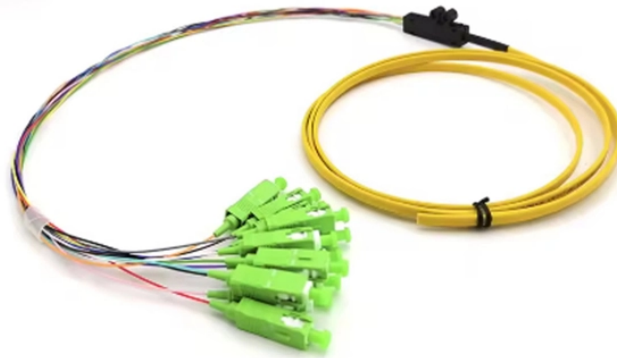

Price of Austrian Optical Fiber Communication Pipe