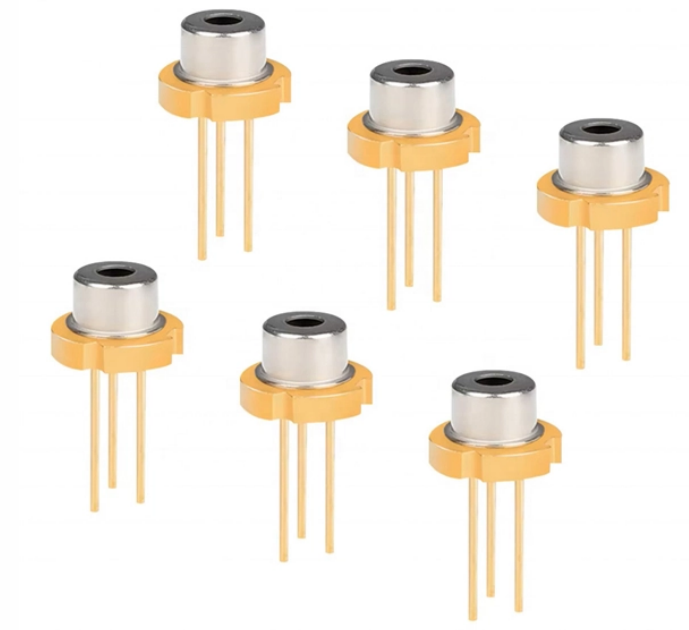

Price of 96-core optical fiber junction box

Price of 96-core optical fiber junction box

Secure your fiber connections with our IP68 Waterproof Fiber Optic Splice Enclosure. Holds up to 96 cores!

This splice closure integrates distribution and splitting in one, can realize the direct fusion and branching of the optical cable, and is suitable for the wiring connection ...

The box body is made of reinforced plastic, high strength, resistance, firm seal. ...

Shipping cost not included. This fiber optic splice closure is a dome enclosure with 1 inlet and 4 outlet ports for outdoor optical cable in and out, which can hold 96 core joint.

This splice closure integrates distribution and splitting in one, can realize the direct fusion and branching of the optical cable, and is suitable for the wiring connection in the optical communication equipment.

The box body is made of reinforced plastic, high strength, resistance, firm seal. Prevents aging of materials caused by heat, cold, light, oxygen and in nature, with excellent mechanical strength.

With 2 inlets and 2 outlets, this fiber optic joint box is designed for reliable and efficient fiber optic connections. It ensures durability and stability, making it an ...