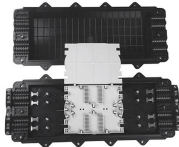

FiberZON 19" ODF offers flexible cabling access, expandable frame design and comprehensive cable management. A series of optical distribution frames of 12 fibers, 24 fibers, 48 fibers, 72 fibers and 96 ...