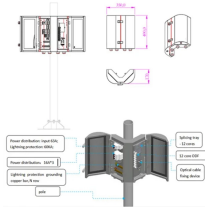

The loose tube gel-free design is fully waterblocked using craft-friendly, water ...