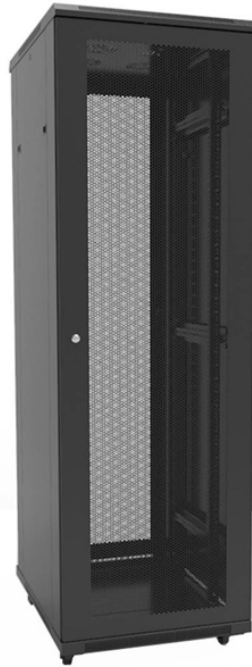

Price of 48-core dry optical cable

Price of 48-core dry optical cable

Prysmian 48 Fiber, Dry Loose Tube, Singlemode, Indoor/Outdoor, Riser Rated Fiber Optic Cable. Buy Online Now at: [WireAndCableYourWay](http://WireAndCableYourWay.com) .

Mouser offers inventory, pricing, & datasheets for 48 Fiber Fiber Optic Cables.

Available in fiber counts from 6 to 72 fibers, this loose tube fiber cable is sold in lengths from 1,700 feet to 3,100 feet. The Dry Loose Tube Fiber Optic Cable, Multimode, 50/125, Plenum is OM3 and an ...

Discover 48 core fiber optic cable price per meter for aerial, duct, and submarine use. Explore SM/MM options, PE/LSZH jackets, and CE-certified durability.

This is a black 1000 foot drum of indoor/outdoor plenum rated fiber optic distribution cable intended for long distance runs at high speeds. It is composed of 48 singlemode fibers (9 micron core) inside a ...

These cables combine flexible dry buffer tubes and swellable water blocking materials with Prysmian's extensive portfolio of single-mode and multimode optical fibers.

The loose tube gel-free design is fully waterblocked using craft-friendly, water ...