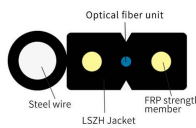

MANDEKS - Low-current flush-mounted panel CM LV2 IP40, with perforated metal door - Metalis RE21PV Price: 40.62 eur Buy MANDEKS - Recessed panel CM 1X14M IP40 - Fine RB20PW Price: ...

Ensure the efficiency and safety of your electric systems with high-quality distribution boards, built to last. Buy yours from CEF.

Britanic Cabling Production Fibre Optic distribution and termination boxes are used for the easy access and distribution of fibre optic connections between networks.

We offer plastic distribution boards of various sizes. Intended for extension or distribution of cable lines. They can also be used as meter boxes. They are resistant to chemical agents, thermal and UV rays. ...