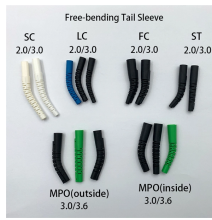

Price List of Outdoor Distribution Boxes in Southern Europe

The pricing landscape for outdoor fiber optic distribution boxes in Europe has experienced moderate fluctuations driven by raw material costs, especially for high-grade plastics and...