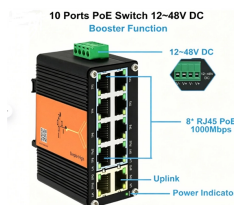

These boards and boxes have a central part in the control of an electrical system and can house a wide range of devices like electrical meters, fuses, switchers, disconnections, isolators and so much more.