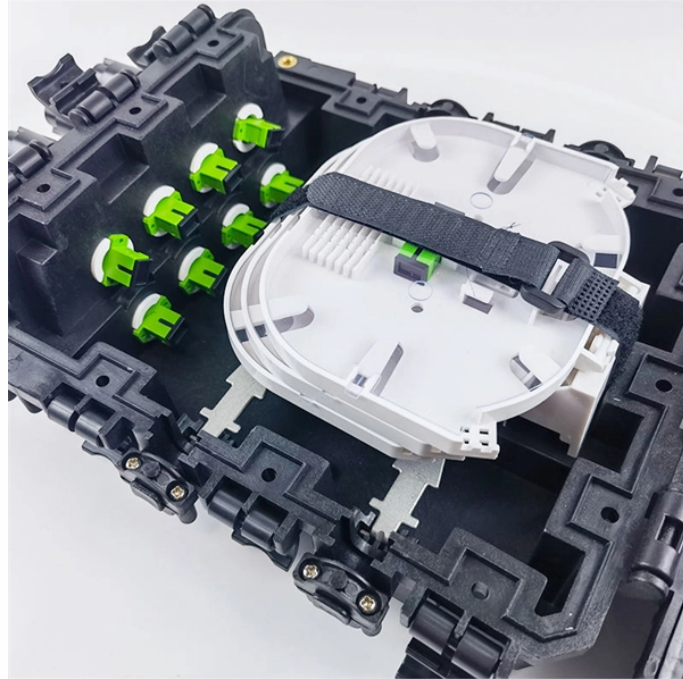

Price List for Nordic Outdoor Distribution Boxes

Price List for Nordic Outdoor Distribution Boxes

Outdoor distribution boxes are essential for reliable power management. Find durable, waterproof, and customizable solutions for your needs. Wholesale available.

Protect your outdoor electrical connections from rain, snow, sun & dust with our durable, UL Listed Daier outdoor junction boxes. Find the perfect size & style for outlets, switches, lights & timers. Shop now!

Electrical and Power Distribution Electrical Boxes and Covers Utility Service Enclosures Primary UD Switching Pedestal #ND-350 NORDIC #ND-350

Junction box costs range from low-price indoor models (\$10-\$60) to weatherproof units (\$70-\$450), with installation averaging \$100-\$300 depending on location and materials.