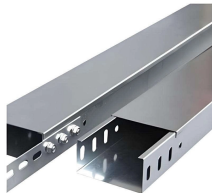

The introduction of FTTH butterfly cables requires special production equipment. Our company has many years of experience in research and ...

All the products meet the requirements of the "YD/T1997-2009 ...