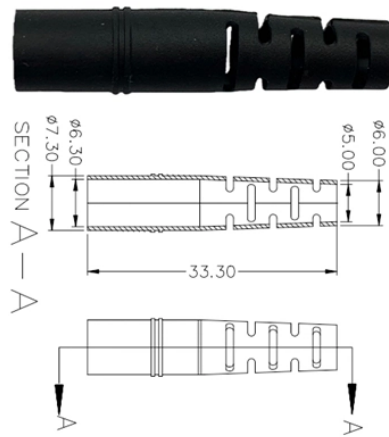

## Price List for 42U Server Racks

At our store, you can find a wide range of 42U server rack and cabinets at an ...

NavePoint 42U Server Rack Cabinet, 800mm depth, Fan Compatible Top, Perforated Door (Commercial Series) \$1,960.00 Add to Cart