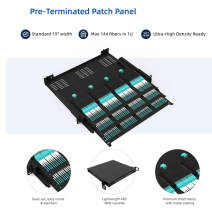

NavePoint 42U Server Rack Cabinet, 800mm depth, Fan Compatible Top, Perforated Door (Commercial Series) $1,960.00 Add to Cart