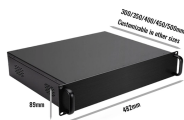

We offer a comprehensive line of rack mount power distribution units, including smart, basic, metered & switched rack PDUs.