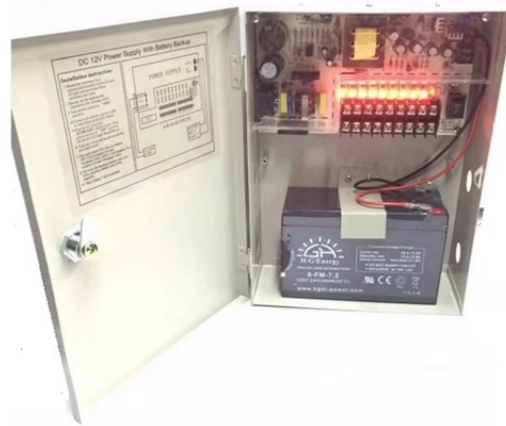

# Price Comparison of Fiber Optic Endface Inspection Instruments with Dynamic Range of 35dB

## Price Comparison of Fiber Optic Endface Inspection Instruments with

The FIP100 from Tempo is a fully automated inspection tool that provides fast and reliable analysis of fiber optic connector end faces and bulkheads. With a single button press, the FIP100 automatically ...

It is used for high-precision inspection of fiber connector end faces in labs, production lines, and field maintenance, ensuring polishing quality and cleanliness.

This guide covers optical power meters, OTDRs, VFLs, fiber inspection microscopes — their functions, buying criteria, price ranges, and recommended tool combinations for different scenarios.

Dimension is committed to building a series of portable fiber optic end face probes/microscopes, becoming ideal tools for inspecting fiber connector end-face defects before and after network ...

Fiber inspection tools are essential to identify dirty or damaged connectors, which can lead to network failures. Inspect and clean quickly with our range of fiber inspection equipment.