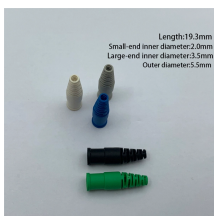

The FI-7000 FiberInspector Pro is a fiber optic inspection scope that allows you to inspect and certify fiber optic connector end-faces in 1 seconds so you can get the job done the first time.