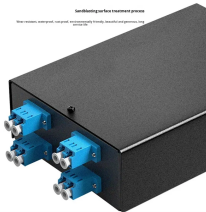

Nemaco offers top quality, durable server rack cabinets with water-resistant designs, ensuring the protection of electrical equipment and communications networks. NEMA 4X rated stainless steel ...