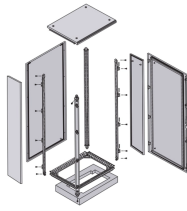

At its core, a fiber optic junction box is an enclosure that protects fiber optic connections from environmental damage, dust, and physical stress. It acts as a hub where fibers are...

Available for both 12-fiber and 24-fiber configurations, they fit into fiber optic enclosures and provide a reliable, organized solution for on-site fiber optic terminating.

Underground vaults are used to link fiber optic cables or power, communications cables placed inside innerduct conduit. Orders are by truckload, call for details. The standard is to place an underground ...

At the core of efficient fiber optic networks, Fiber Junction Boxes play a pivotal role. In this guide, we delve into Fiber Junction Boxes, defining them as critical components where optical ...

CommScope wall boxes offer efficient fiber connectivity. Easy installation, versatile sizes, and superior cable management.