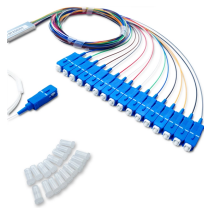

Underground vaults are used to link fiber optic cables or power, communications cables placed inside innerduct conduit. Orders are by truckload, call for details. The standard is to place an underground ...

At the core of efficient fiber optic networks, Fiber Junction Boxes play a pivotal role. In this guide, we delve into Fiber Junction Boxes, defining them as critical components where optical ...

CommScope wall boxes offer efficient fiber connectivity. Easy installation, versatile sizes, and superior cable management.

In conclusion, fiber optic junction boxes are indispensable components in modern communication networks. Whether you're setting up a home internet connection or managing a large ...

Optical cable junction boxes play a crucial role in managing and organizing fiber optic networks. These enclosures are essential for protecting fiber connections from environmental ...

Find your fiber optic junction box easily amongst the 67 products from the leading brands (HUBER+SUHNER, BOPLA, METZ CONNECT, ...) on DirectIndustry, the industry specialist for your ...

6-Core FTTH Fiber Distribution Termination Box with 6 SC Adapters, IP65 Waterproof, Wall-Mount Enclosure for Residential/Commercial Fiber Optic Splicing & Management (with 6 SC Adapter)