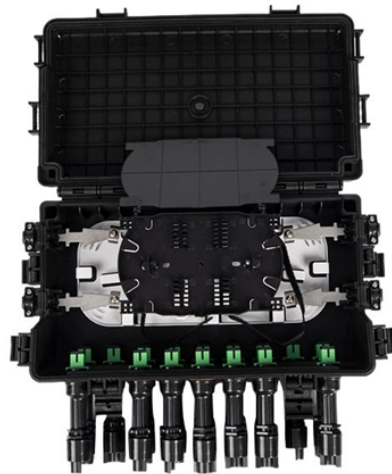

## Power sockets and distribution boxes

Shop for Electrical Boxes in Breakers, Distributors, and Load Centers. Buy products such as Hyper Tough PVC One-gang Box ...

Choose from our selection of power distribution boxes in a wide range of styles and sizes. Same and Next Day Delivery.

Shop for Electrical Boxes in Breakers, Distributors, and Load Centers. Buy products such as Hyper Tough PVC One-gang Box Receptacle Switch/Outlet Electrical Box TD35071Z, 4.25 in X 2.75 in X ...

SAFE AND RELIABLE: This power outlet box comes with 4 NEMA 5-20 IP44 waterproof sockets. Each socket is protected by a circuit breaker to ensure the safety of the electrical equipment used in each ...

Browse power distribution boxes with circuit breaker protection and multiple outlet configurations. Shop durable solutions for construction and emergency use.

Buy Power Distribution Box, 110V High Current Wall Mount Electrical Box with NEMA 5-20 Power Outlet Pane, IP54 Electrical Breaker Socket Distribution Box for Construction Sites, workshops and ...