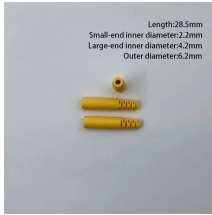

Factories also greatly benefit from our enclosure boxes. Some purchase them directly, including electrical meter factories and companies who carry various electrical products and are interested in ...