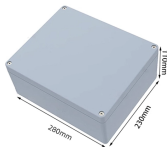

Six side-wall compartments support 1U-high power distribution units (PDUs) and switches without taking up valuable rack space. A cable management system includes a cable channel that ...