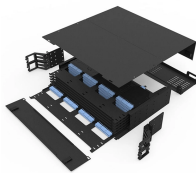

Browse power distribution boxes with circuit breaker protection and multiple outlet configurations. Shop durable solutions for construction and emergency use.