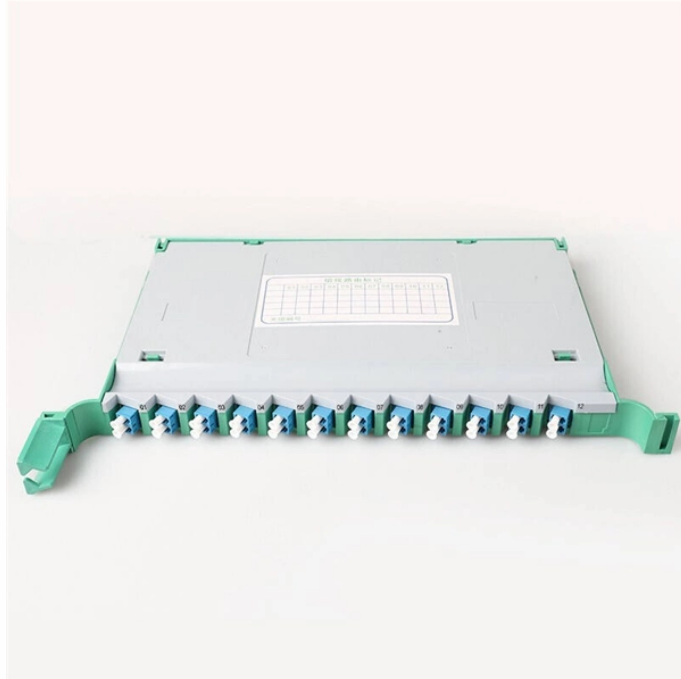

Power Distribution Box tbtd