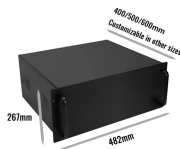

...

Power distribution terminal blocks are used for branching a single source of power to multiple circuits via push-in, screw connection, threaded stud or quick connect poles.

Single Pole Distribution Block Primary device for easy assembly between a wide range of conductors to perform electrical power distribution.