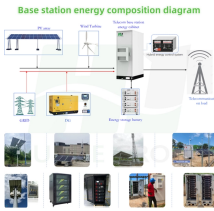

Install distribution box systems with essential hand tools like screwdrivers and pliers, plus power tools such as drills and impact drivers for efficient setup.

SAFE AND RELIABLE: This power outlet box comes with 4 NEMA 5-20 IP44 ...

Install distribution box systems with essential hand tools like screwdrivers and pliers, plus power tools such as drills and impact drivers for efficient setup.