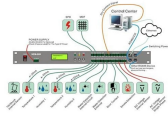

...

Power distribution terminal blocks are used for branching a single source of power to multiple circuits via push-in, screw connection, threaded stud or quick connect poles.

Single Pole Distribution Block Primary device for easy assembly between a wide range of conductors to perform electrical power distribution.

Bulletin 1492 Power Distribution Terminal Blocks use standard cross connections to allow power distribution to any number of terminals.

Whether in a junction box or distribution box, WAGO's installation terminal blocks and connectors offer you the right product for every installation job. Push-in termination of solid conductors, such as that ...