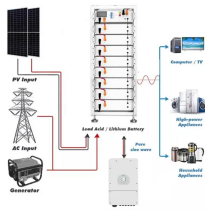

Power Distribution Box Ampere

10G to 10G

High speed cable

SFP(Package)

LC(Interface type)

Com.(Case Temperature)

Power Distribution Box Ampere

This sturdy and reliable box is built to provide you with safe & efficient power distribution, whether you're on a job site, hosting an event or dealing with a power outage.

Power Distribution Box, NEMA 3R Enclosure, Sled Base. Includes: (1) 50 Amp, 125/250 Volt AC, Locking, California Style CS63 Power Inlet and Feed Thru (1) 30 Amp, 250 Volt AC NEMA L6-30R ...

With a total of 50 amps of power, this distribution box can handle heavy loads with ease. The inlet power source can be a 125/250V, 50A maximum generator (with 14-50R receptacle) or utility.