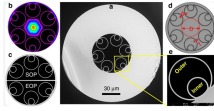

An aisle containment system is a simple way to improve cooling efficiency in hot aisle/cold aisle rack configurations. Essentially creating a room within the aisle, the system helps keep hot and cold air ...