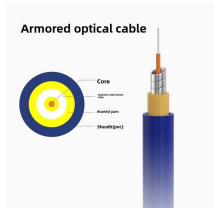

AKCP provides blanking panels that can be used to fill these 1U or 2U gaps you may have in your cabinet. They aid in sealing and containing the rack, preventing the hot/cold air mix that can so ...