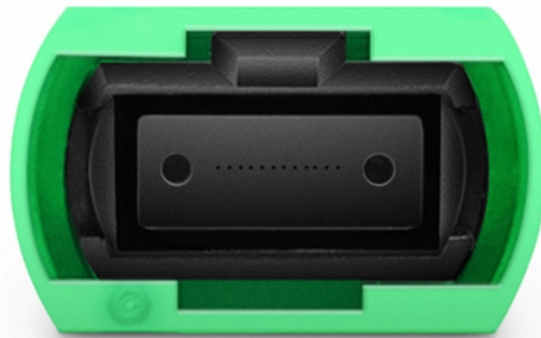

Portuguese rack cold aisle 1U