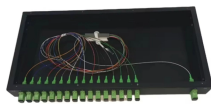

## Portuguese Vertical Cable Tray

LoRa handheld portable base station

It is designed for mechanical support and strain relief in long runs of cable and creates a smooth gradual bend for cable. Rail and stringer material is 16 ga steel tubing.

With 8,500 m<sup>2</sup> of built area, Eletropoll Trays offers to the market electrical ducts, profiles, beds, accessories, fasteners and support, busbars for lighting and related products. The Tray Unit has ...

Welded aluminum I-beam ladder cable trays are a core solution and an iconic design in the cable tray industry. The I-beam design is the most common cable tray construction. Our aluminum, I-beam ...

Muitos exemplos de traduções com "cable tray" - Dicionário português-inglês e busca em milhões de traduções.

Vertical cable tray for server cabinets with cable tie points and optional toolless PDU mounting. Expands cable routing and power integration in rack systems.

Translations in context of "vertical-tray" in English-Portuguese from Reverso Context: Apply to check the vertical-tray fire test for determining values of cable flame propagation and smoke release when the ...