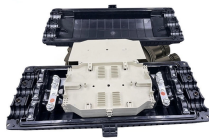

On September 25, 2020, the American ambassador in Portugal insisted again and declared that Portugal «must choose now between its ally or commercial partner, the USA or China - in the ...