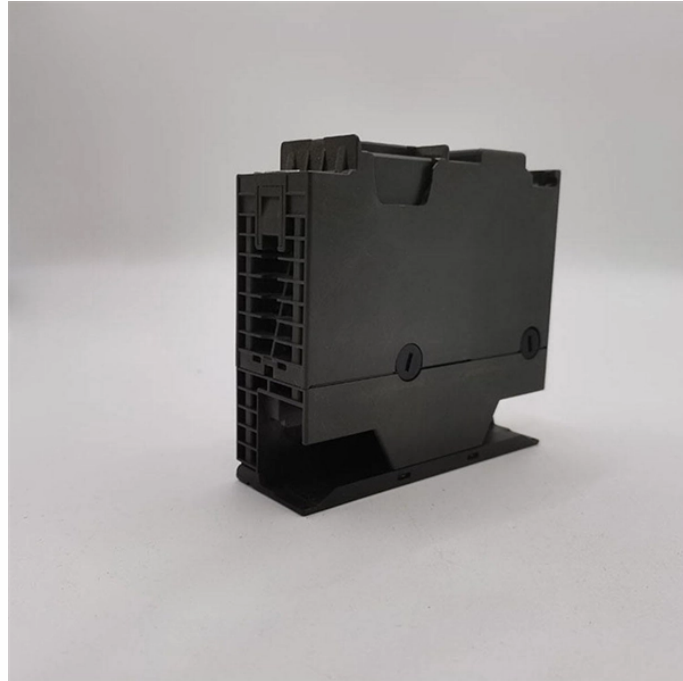

Portal Steel Cable Tray Support

Portal Steel Cable Tray Support

ABB saves time and labor with its comprehensive lines of metal framing and cable tray, including the industry's only 100% plated products, our 1 1/2" modular system, and hundreds of accessories to ...

Cable Support Systems are well designed to provide necessary support for cable trays, cable ladders and trunkings. Cable supports are manufactured according to common standards from high quality ...

Choose from our selection of cable tray supports in a wide range of styles and sizes. Same and Next Day Delivery.

Cablofil is the global gold standard for total cable management. Explore the one-stop shop for innovative, fast, and dependable cable management systems including wire mesh tray, ladder cable ...

ICS Industries provides reliable cable tray supports, designed for secure mounting of cable trays in industrial environments. Benefit from our custom fabrication expertise, ensuring supports tailored to ...

These special heavy duty tray hold down cable tray clamps and expansion guides are ideal for fastening tray to C-Channels and beams, such as those found on bridges.

Introduction Cable racks (also called cable trays or cable support systems) are essential structural elements used in industrial plants, substations, commercial buildings, and infrastructure ...