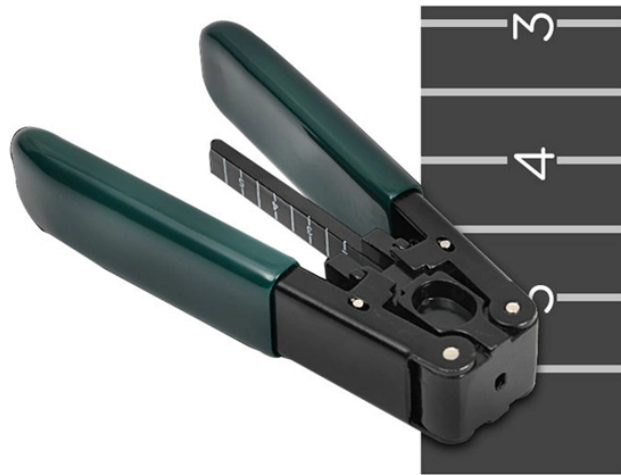

Polarized Single-Mode Fiber

Polarized Single-Mode Fiber

It is possible to create a circularly birefringent optical fiber just using an ordinary (circularly symmetric) single-mode fiber and twisting it, thus creating internal torsional stress.

A wide-bandwidth single-mode low-loss hybrid hollow-core polarization-maintaining fiber (HC-PMF) with high bend performance and excellent temperature stability

Polarization-Maintaining (PM) optical fiber is a type of single-mode optical fiber designed to maintain the polarization state of light propagating through them.

Appropriate lattice layout can promote selective coupling between one polarization mode (PM) and the cladding mode (CM), to obtain a single-polarization single-mode (SPSM) HC-ARF. In ...

A novel five-tube nested double C-type single-polarization hollow-core anti-resonant fiber (HC-ARF) is proposed for single-polarization single-mode, ultra-low loss, and broadband ...

Thorlabs' Single Mode Fiber-Based Polarization Beam Combiners (PBC) or Splitters are designed to either combine two orthogonal polarizations into a single fiber or split a single input into its orthogonal ...