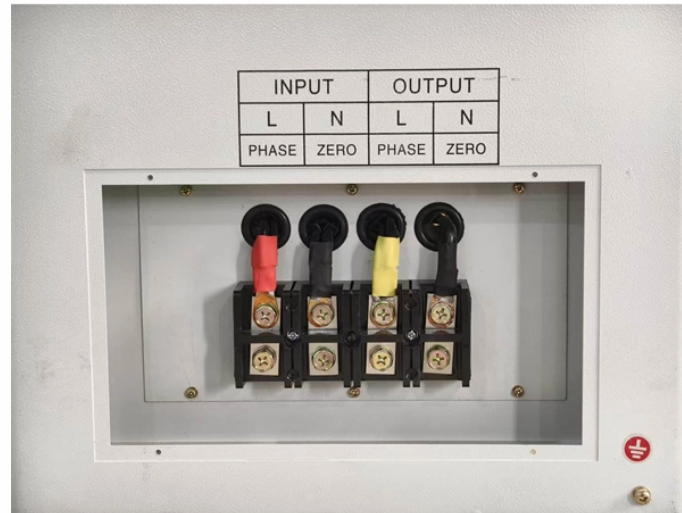

PoE switch set

PoE switch set

Shop managed and unmanaged PoE switches with varying gigabit port configurations. Build your network with flexible connectivity solutions.

A PoE switch is a device that allows you to connect PoE devices to your network. A PoE switch can be used to connect network equipment such as routers and access points, but it's also useful for ...

Offering high-speed connectivity from 2.5G up to 25G Ethernet, these switches deliver both power and data over a single Ethernet cable—ideal for devices like Wi-Fi access points, high-resolution IP ...