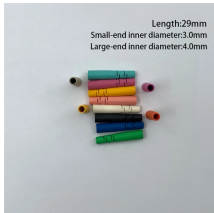

I've researched the top PoE network switches of 2025 and found excellent options for different needs, from compact unmanaged models to powerful managed switches with high PoE ...