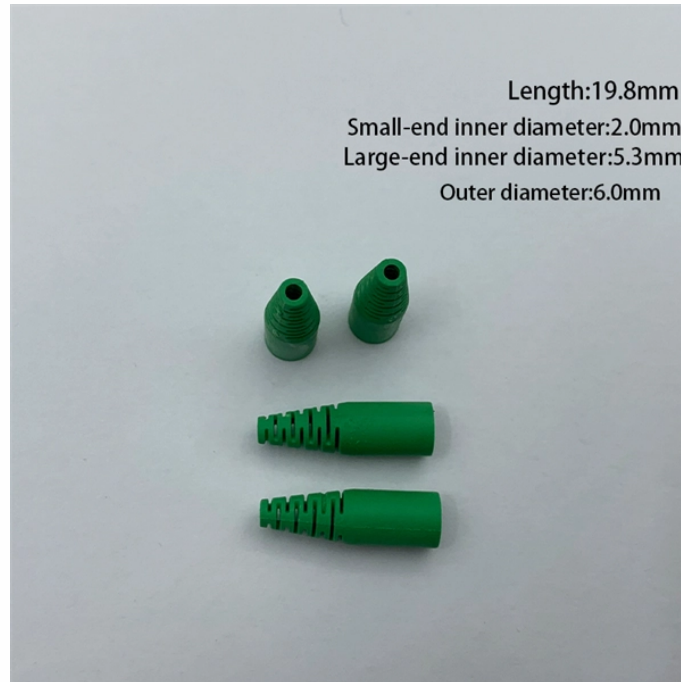

## PoE switch cascade extension

A: Yes, the POE extender supports cascade deployment, max 300m (1000ft) transmission and running one cable to support 3 IP devices, but 60W POE injector is required and IP camera power ...

□□100m Extend□PoE Extender can extend the range of Ethernet ...

Specification of PoE Extender Product  
Name:PoE++ Extender Product  
Number:GNT-69P31

POR-0222 has 3 RJ-45 ports for easy deployment, 1 "IN" port that accepts the power and data for the first 100 meters, and 2 "OUT" ports that boosts and extends the power and data an additional 100 ...

1 To 2 port Gigabit PoE Extender Cascade  
Repeater. The PoE Extender has 3 100/1000M PoE  
ports, among them, 1 port for POE input, and 2  
ports for POE output. All ports ...

When used with an 802.3at PoE switch, a  
maximum of three POE extenders can be  
cascaded. The maximum length is 400 meters  
(approximately 7 watts at the far end). It is  
recommended to use with ...