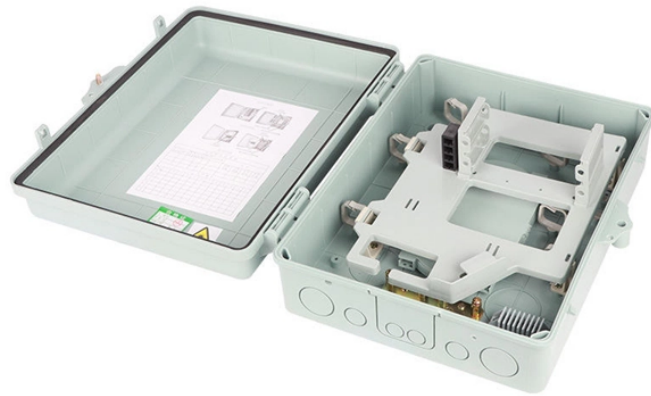

PoE Switch and AP

PoE Switch and AP

An example of this is shown below and was captured using a Cisco 3560 X PoE switch and a Cisco 3780 B AP. Be aware that this switch uses class of device instead of type of device, but the terms ...

the PoE switch is directly connected to the wireless AP and network camera that support PoE power supply through a network cable.

Injector comes handy if someone doesn't have a PoE switch. In most cases that will be in homes or really small offices with one or two AP's, who are not willing to spend the extra \$ for a PoE ...

Aug 29, 2025 · Power over Ethernet (PoE) refers to the system where electrical power is transferred along with data via twisted pair Ethernet cabling. The convenience of PoE allows Cisco ...

TL-SG1210P 10-Port Gigabit Desktop Switch with 8-Port PoE+ With 8 PoE+ ports, transfers data and power on one single cable Easy to use, with no configuration and installation needed