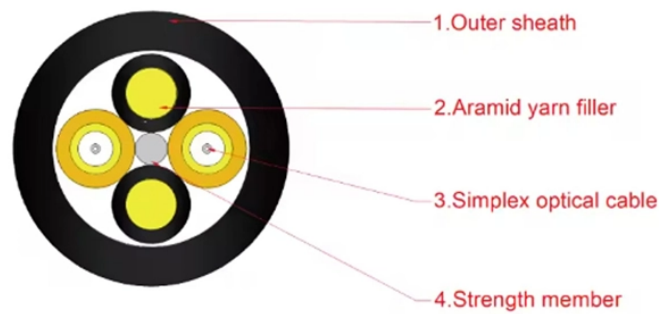

PoE Switch Screen Projection

Overview

Bluefin's PoE displays are ready to use straight out of the box—no complicated setup needed. Just connect to a compatible network switch that meets the screen's power requirements. Thanks to standar.

PoE displays: network-powered monitors and touchscreens with single-cable installation. Ideal for kiosks, signage, and commercial display setups.

These monitors are powered through an Ethernet cable, which can run up to 328 feet. Additional features include data pass-through on all models and PoE pass-through on select models. Plus, with ...

PoE (Power Over Ethernet) monitors are technology that lets network cables carry electrical power and delivery is intelligent and designed to protect network equipment from overload, underpowering.

Browse PoE powered monitors and touchscreen displays from GPO Display — an easy, solution for kiosks, digital signage, and interactive workstations.