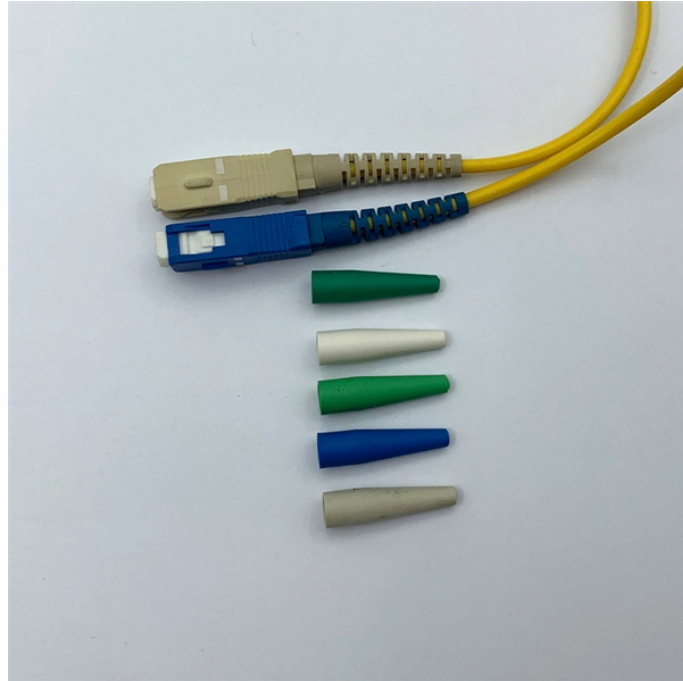

PoE Switch Panel Interface

PoE Switch Panel Interface

Mastering the technical details of POE switch interfaces can significantly improve the reliability and energy efficiency of network deployment. It is recommended to regularly conduct health ...

1075KWHH ESS

Shop managed and unmanaged PoE switches with varying gigabit port configurations. Build your network with flexible connectivity solutions.

Our Power over Ethernet (PoE) ICs offer high interoperability, reliability, convenience and complete system solutions to those wanting to easily deliver power through Ethernet cables.

Pre-assembled contractor-friendly 8-port PoE switch panel with 120W capacity, NEMA 1 or NEMA 3R. ECO and SPEC Grade options. Power IP devices with one panel.

Front Panel of a 48-Port Cisco Catalyst 1000 Fast Ethernet Switch. The ports provide PoE support for devices compliant with IEEE 802.3af and IEEE 802.3at and also provide PoE support for ...

In summary, A PoE switch is a great way to connect multiple IP cameras to an NVR, whether your NVR has PoE ports or not. It simplifies cable management, reduces the need for extra power sources, and ...