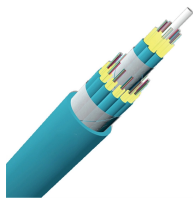

They are offered in a selection of formats to meet application requirements. Plastic Optical Fiber (POF) connectors include ferrules, tapers, splitters and specialty lenses. The following lists types available:

Special application fiber sensor heads For a wide range of special applications, the task optimised fiber heads provide best fitting sensing performance and adaption to environmental requirements.

They are reusable passive devices used to connect two optical fibers or cables to form a continuous optical path. They have been widely used in optical fiber transmission lines, optical fiber distribution ...

Traditional Fusion Splice-On Connectors with pigtails provide factory-polished performance with field-termination convenience within harsh environments. Mass fusion splicing can fuse up to all 12 fibers ...