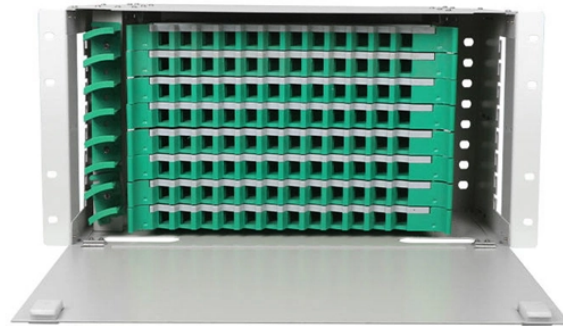

## Pj30 distribution box

## Pj30 distribution box

PZ30 Plastic Electrical Distribution Box meets standards of GB7251.3 and GB17466. The MCB distribution box has a neutral terminal block, a ground terminal block and a DIN rail, it can be used ...

DRJXF/PZ30 series power distribution box is a power distribution device with various control functions designed and assembled according to the model, specification and quantity of components.

63A 4P Automatic Transfer Switch with PC Retardant Material and Millisecond Switching for Uninterrupted Power Supply in PZ30 Distribution Box New on Amazon in past month

PZ30 Luxury series light distribution box is the terminal distribution box of modular electrical equipment. The product is divided into open wall mounted, concealed embedded, single row, double row and ...