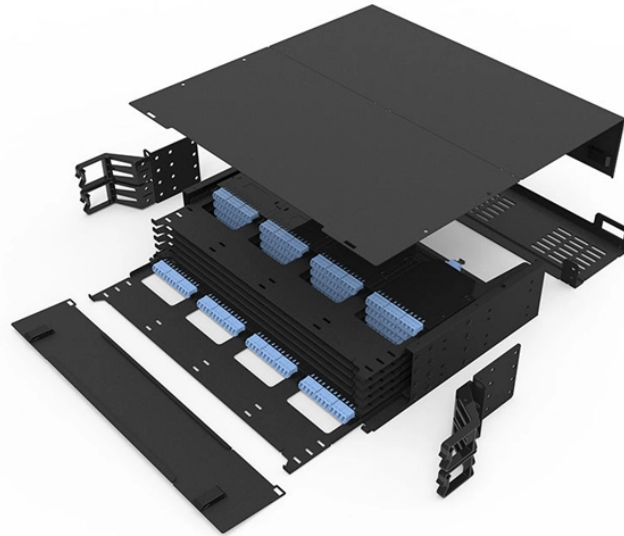

## Pinglu Grid Cable Tray

## Pinglu Grid Cable Tray

The innovative wire grid design provides superior cable support and protection, ensuring optimal performance and reducing the risk of cable damage or downtime. Moreover, the system's ...

manage copper, fiber optic, or power cables. The pathway sections shall be provided in five widths: 8" (203mm), 12" (305mm), 18" (457mm), 24" (610mm) and 30" (762mm). Optional snap-on sidewalls ...

The Wyr-Grid® Overhead Cable Tray Routing System has been proven to reduce labor costs by 50% when benchmarked against existing wire basket and ladder rack systems.

The downward sidewall (see Figure 2) of the Wyr-Grid® Cable Tray allows intersections to be constructed without sidewall removal, maintaining the integrity of the tray.

The Wyr-Grid® Overhead Cable Tray System is designed to route and manage copper data cables, fiber optic, or power cables within data centers, connected buildings, and industrial automation applications.