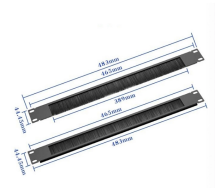

Whether you're troubleshooting solar arrays, working on car electrical systems, or doing home renovations, this multimeter delivers professional-grade performance without the professional price tag.