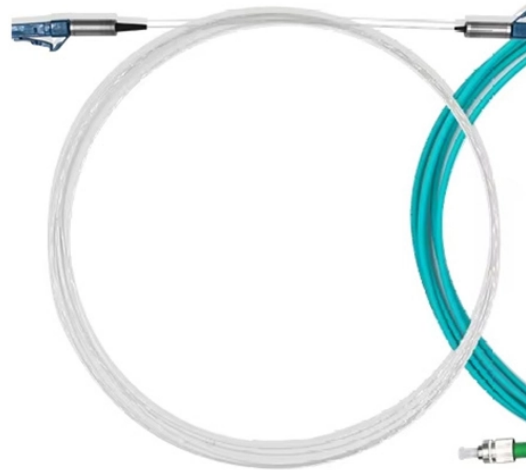

Photovoltaic combiner box energy-saving type

Photovoltaic combiner box energy-saving type

A solar combiner box is a crucial component in solar energy systems, designed to consolidate the outputs of multiple solar panel strings into a single output that connects to an inverter.

A PV combiner box combines multiple strings of solar panels into one main output circuit. It's essential for any solar installation with multiple strings as it provides overcurrent protection, surge protection, ...

Understanding the different types of solar combiner boxes is crucial for optimizing solar installations and maximizing energy yields. This comprehensive guide delves into the intricacies of ...

What Is a PV Combiner Box? A combiner box is a key DC distribution device used between PV strings and the inverter. Each string consists of solar modules wired in series, and the ...

At its core, a solar PV combiner box is a comprehensive electrical distribution enclosure designed to safely aggregate multiple direct current (DC) input strings from solar panels into ...

Find the top 10 solar combiner boxes for 2025 that enhance energy management, but which features will truly elevate your solar system's performance?