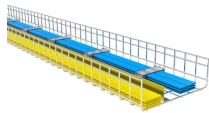

A complete guide to PV combiner boxes, covering structure, safety protection, monitoring, IP ratings, selection principles, and future smart trends. Learn how advanced combiner ...