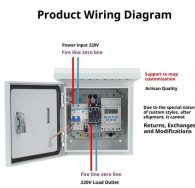

Photovoltaic DC Dedicated Multimeter

Fluke offers solar meters and tools for photovoltaic testing equipment, including clamp meters, irradiance meters, and photovoltaic testers.

Explore our range of solar multimeters designed for photovoltaic systems. Measure voltage, current, and ensure optimal performance.

The HT65 Solar PV Digital Multimeter is a high-precision, True RMS measuring device designed specifically for photovoltaic (PV) applications. It supports DC voltage measurements up to 1500V, ...

Whether you're working with a utility-scale solar photovoltaic (PV) array, wind power, an electric railway, or a data center, the Fluke 283 FC has been engineered to enhance safety and increase productivity ...