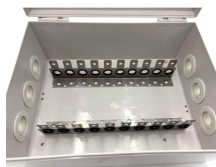

This device is an ideal choice for installers and owners of Huawei photovoltaic systems who need a reliable, easy-to-use module for remote monitoring of their installations.