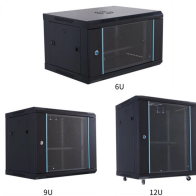

Install the 4G module in the inverter and connect the antenna provided to speed up installation and simplify configuration of the communication settings. The 4G module upgrade kit is suitable for ...

Reliable 2G/3G/4G connectivity for Sigenergy solar systems. Includes a 5-year data plan, IP66 protection, and plug-and-play USB installation. Shop at SES.