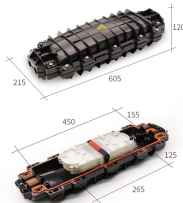

*1 For details on the detecting distance, see the fibre amplifier catalogue. *2 The minimum detectable object is the value when the detecting distance and sensitivity have been set to their optimal state.