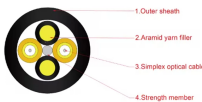

More than 7,000 islands make up the Philippines, but the bulk of its fast-growing population lives on just 11 of them. Much of the country is mountainous and prone to earthquakes ...

From the known hardware like the nails and hammers, to the pocket-sized variants of screws, screwdrivers, and nuts, to the essentials of plumbing, all of these are available online and can be ...

Wide measuring temperature range from -50°C to $+110^{\circ}\text{C}$. High accuracy, sensitive and reliable. 1M/2M (optional) cable length, available for remote temperate measuring and controlling.

Shop temperature sensors in the Philippines: thermistors, digital sensors (DS18B20), IR temperature, thermocouples, RTD probes, and thermal modules for Arduino, ESP32, and Raspberry Pi. Fast PH ...