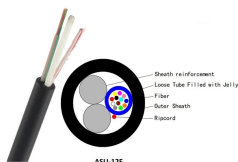

Patch cord for two fiber optic terminal boxes

Patch cord for two fiber optic terminal boxes

SC/APC to SC/APC Fiber Optic Internet Cable, Armored Single Mode Patch Cable, Fiber Optic Jumper Optical Patch Cord - SIMPLEX - 9/125um - OS1/OS2 Compatible, LSZH White, 2m

iFiber Optix manufactures high-quality fiber optic cable assemblies, custom fiber solutions, and patch cables. BABA & TAA compliant. Fast turnaround, precision manufacturing, and OEM support. ...

MTRJ type fiber optic patch cord consists of two high-precision plastic molded connectors and fiber optic cables. The outer parts of the connector are precision plastic parts, including a push ...

Fiber Optic Cables/Patch Cords/Pigtails/Splitters/Adapters/MPO MPT/Terminal BOX /Patch Panels/Drop Cables/Attenuators/OTDR/... Price List.

This guide will help you quickly understand the main types of fiber patch cords and how to choose the right solution for your project - and how ZION can support you with stable quality, ...

Fiber Optic Patch Cords are available in both simplex and duplex types. Simplex patch cord consists of one fiber while duplex patch cord can support two fibers.

Contact Us

For more information, pricing, or custom network solutions, please contact us: