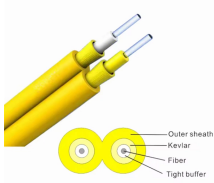

IP68 Fiber Termination Boxes & Patch Panels for 5G/FTTH Networks - Fast Delivery | Free Samples | 2-Year Warranty - Discover a wide range of high-quality Fiber Optic Products, from Fiber Optic ...