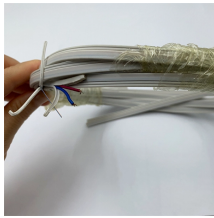

Patch cord for two fiber optic terminal boxes

Patch cord for two fiber optic terminal boxes

SC/APC to SC/APC Fiber Optic Internet Cable, Armored Single Mode Patch Cable, Fiber Optic Jumper Optical Patch Cord - SIMPLEX - 9/125um - OS1/OS2 Compatible, LSZH White, 2m

iFiber Optix manufactures high-quality fiber optic cable assemblies, custom fiber solutions, and patch cables. BABA & TAA compliant. Fast turnaround, precision manufacturing, and OEM support. ...

MTRJ type fiber optic patch cord consists of two high-precision plastic molded connectors and fiber optic cables. The outer parts of the connector are precision plastic parts, including a push ...

Fiber Optic Cables/Patch Cords/Pigtails/Splitters/Adapters/MPO MPT/Terminal BOX /Patch Panels/Drop Cables/Attenuators/OTDR/... Price List.

This guide will help you quickly understand the main types of fiber patch cords and how to choose the right solution for your project - and how ZION can support you with stable quality, ...

Fiber Optic Patch Cords are available in both simplex and duplex types. Simplex patch cord consists of one fiber while duplex patch cord can support two fibers.

Contact Us

For more information, pricing, or custom network solutions, please contact us: