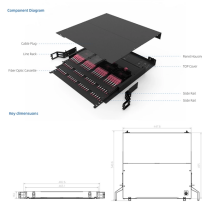

This guide will help you quickly understand the main types of fiber patch cords and how to choose the right solution for your project - and how ZION ...