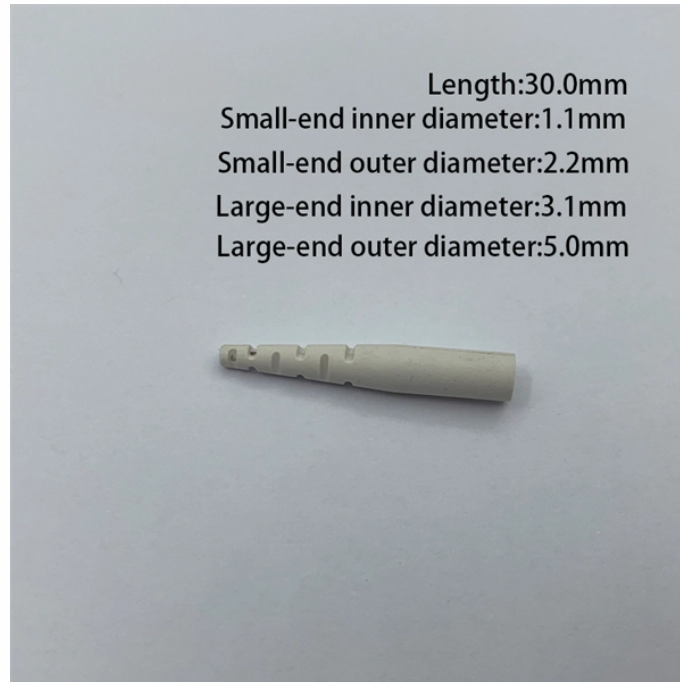

## Passive beam splitter 2n

These devices are designed to split an optical beam into multiple beams with specific splitting ratios, making them a cost-effective solution for FTTH networks.

Fiber Optic Splitter, or optical splitter, is a passive optical device that can split fiber optic incident light beams into two or more at a certain ratio.