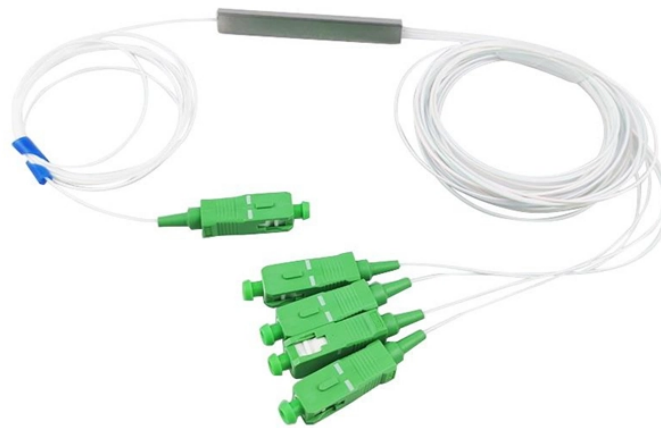

## Parallel cable trays and ladder-type cable trays

## Parallel cable trays and ladder-type cable trays

Explore all types of cable trays—ladder, perforated, basket, solid, and channel. Learn their uses, materials, pros, cons, and key differences.

With unmatched quality and service, we offer a variety of styles, materials and finishes available to support virtually any commercial and industrial cable management application requirement.

Husky I-Beam cable tray systems are NEMA & CSA certified and ideal for multiple large cables. Typically used on industrial cable support systems & industrial construction requiring strength and ...

The Ladder Tray features light, rugged, tubular steel construction. It is designed for mechanical support and strain relief in long runs of cable and creates a smooth gradual bend for cable.

Explore the key differences between a cable ladder and cable tray. Learn about their design, applications, advantages, and ideal use cases for efficient cable management.

These trays consist of two parallel side rails connected by rungs at regular intervals, resembling a ladder. They provide excellent cable support, ventilation, and ease of maintenance, making them ...