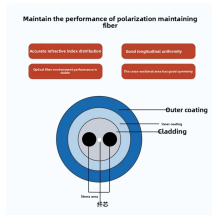

Paraguay Customs Clearance Industrial Switch 25G

Paraguay Customs Clearance Industrial Switch 25G

Our Paraguay-IOR service enables the compliant and legal entry of high-value equipment. We act as the responsible legal party during the import process, ensuring your shipment clears the ...