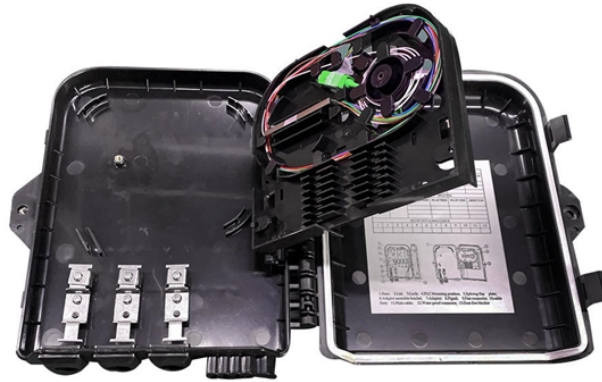

Papua New Guinea Smart Power Distribution Cabinet