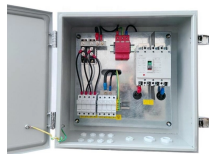

Papua New Guinea's rugged terrain and growing energy demands make outdoor energy storage cabinets a critical component for reliable power distribution. This article explores the unique ...