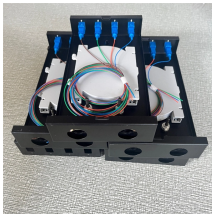

Panama Vertical Optical Cable Junction Box

Panama Vertical Optical Cable Junction Box

Su diseño vertical facilita la organización interna de las fibras.u003c/pu003enuu003cpu003eCuenta con 4 puertos redondos y 1 puerto ovalado para la entrada de cables, lo que proporciona gran ...

Vertical Cable is your one-stop shop for bulk cable, fiber optic solutions, patch panels, j-hooks, and structured wiring products.

Fiber optical splice closure is widely used in communication, network systems, CATV cable TV, optical cable network systems, and so on. It is used for protective connection and fiber distribution between ...