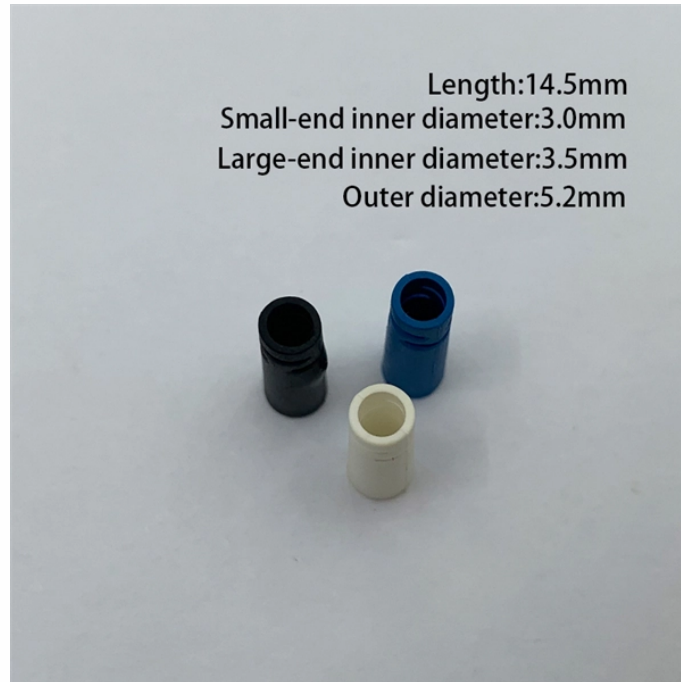

Panama Machinery Cable Tray Parts

Panama Machinery Cable Tray Parts

Cut, bend, and connect the wire mesh trays to route cable and hose in configurations such as curves, slopes, and tees. They are a lightweight option for organizing bundles of cable and hose while ...

Cable Tray, 2" Depth x 4" Width x 10" Section, Material: Carbon Steel. Finish: Electroplated Zinc.

As one of the best Cable Tray Manufacturers in Panama, we are trusted by people not only within the boundaries but even beyond that. Our custom-based products are able to match up your distinct needs.

This document contains parts lists and drawings for a DLC176.00 cable tray system. It includes 20 items with names like cable troughs, main troughs, translation cable racks, and associated pins, bolts, ...