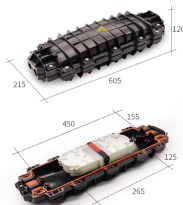

Our clients from any nook and corner of the world can contact us to buy Crimping Tools, Cable Glands & Cable Ties in Panama, as we have our presence in different places to meet that.