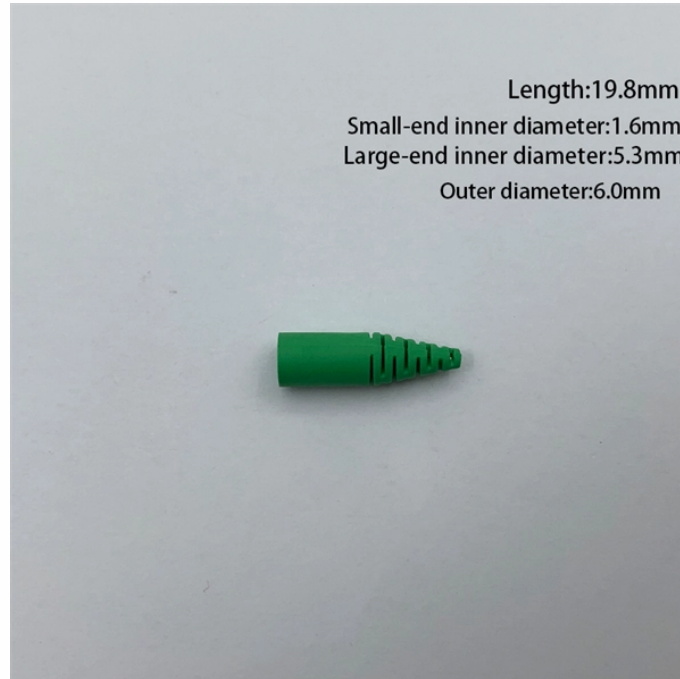

Panama Galvanized Cable Tray Purchaser