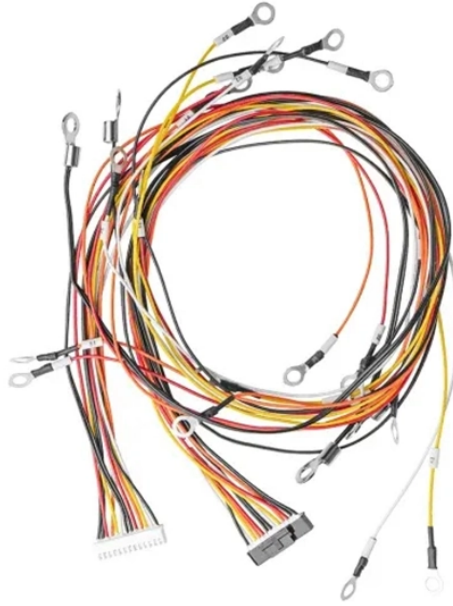

Panama Fireproof Ladder-Type Cable Trays

Panama Fireproof Ladder-Type Cable Trays

Ladder Cable Trays are one of the most demanded products listed on the product catalogue of Brilltech. Being a market leader in this segment, Brilltech believes in offering premium quality Ladder Cable ...

These trays feature a ladder-like design that provides excellent support and ventilation for cables, reducing heat buildup and ensuring system reliability. Made from high-quality, corrosion-resistant ...

Fire Rated Cable Trays are built to boost flame retardancy while fitting into tight ceiling spaces. Offering a sleek, clean finish for indoor or outdoor use, it provides value with a 78mm depth that ensures ...

Husky Ladder Cable Tray systems consists of two longitudinal side members connected by individual transverse members, and is designed for use as a power cable or control cable support system.

Cable ladder and ladder tray systems are engineered for extra heavy-duty industrial cable management applications. Designed for strength and durability, these solutions provide excellent ventilation and ...